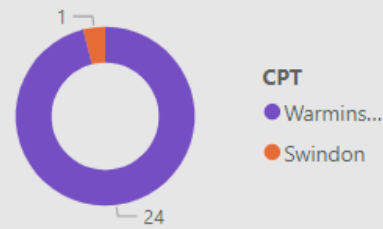

Activity by CPT