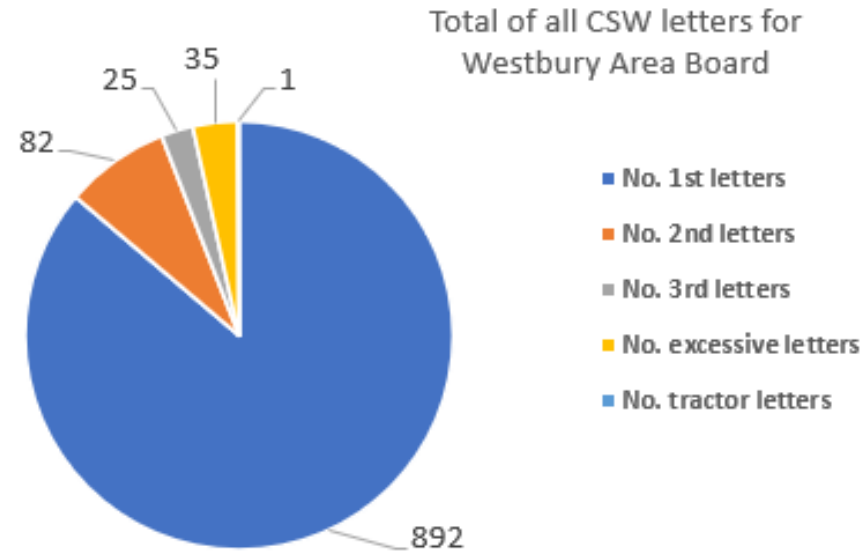

• CSW Westbury area - Data since July 2020 to 26 Sept 2023

Team	No. 1st letters	No. 2nd letters	No. 3rd letters	No. excessive letters	No. tractor letters	Total letters	No. of watches	Average speeders %
Bratton	371	33	15	16	0	435	119	2.7%
Dilton Marsh	86	3	1	4	0	94	98	0.4%
Edington	435	46	9	15	1	506	182	1.5%
Grand Total	892	82	25	35	1	1035	399	1.6%