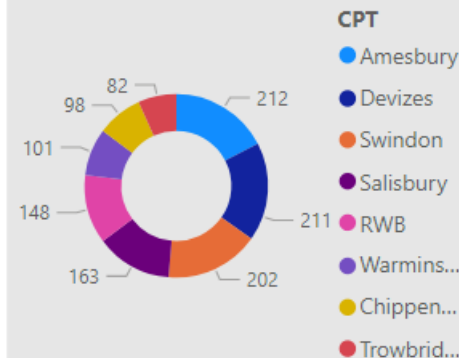

Activity by CPT