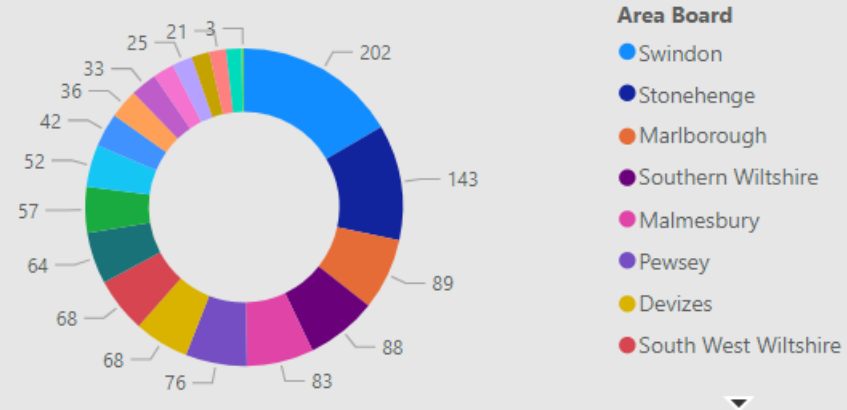

## CSEO Activity Dashboard

Outcomes are dependent on previous convictions and history

6,076.00  
No. Speed awareness co...

801.00  
No. Fine & Points

83.00  
No. Court

509  
No. of Locations

Location	Year	Month	Speed awareness course	Fine & Points	Court	CPT	Area Board
Operation Wolf - Salisbury - 29/6/2022	2022	June	149.00	22.00	3.00	Salisbury	Salisbury
Wilton - The Avenue	2023	August	102.00	31.00	4.00	Salisbury	South West Wilts
Tilshead	2022	December	93.00	7.00	1.00	Amesbury	Stonehenge
Cricklade - Spital Lane	2023	April	80.00	10.00	0.00	RWB	RWB
Tilshead - Candown Road	2023	August	74.00	9.00	0.00	Amesbury	Stonehenge
Coombe Bissett - Deegan House	2023	July	71.00	9.00	0.00	Salisbury	Southern Wilts
Coombe Bissett - Deegan House	2023	August	69.00	9.00	0.00	Salisbury	Southern Wilts
Wilton - The Avenue	2022	December	65.00	19.00	8.00	Salisbury	South West Wilts
Coombe Bissett - Deegan House	2023	June	64.00	8.00	0.00	Salisbury	Southern Wilts
Collingbourne Kingston	2022	December	62.00	9.00	0.00	Amesbury	Tidworth
Sutton Benger - B4069 No. 2 Box Cottage	2023	June	61.00	3.00	0.00	Chippenham	Chippenham
Ogbourne St Andrew	2023	April	60.00	4.00	0.00	Devizes	Marlborough
Tilshead	2022	November	58.00	6.00	1.00	Amesbury	Stonehenge
Enford - Old Vicarage	2023	September	57.00	12.00	1.00	Amesbury	Pewsey
Shaw and Whitley (Shaw Hill)	2022	December	55.00	9.00	0.00	Trowbridge	Melksham
Coombe Bissett	2023	September	54.00	5.00	1.00	Salisbury	Southern Wilts
<b>Total</b>			<b>6,076.00</b>	<b>801.00</b>	<b>83.00</b>		

### Activity by Area Board