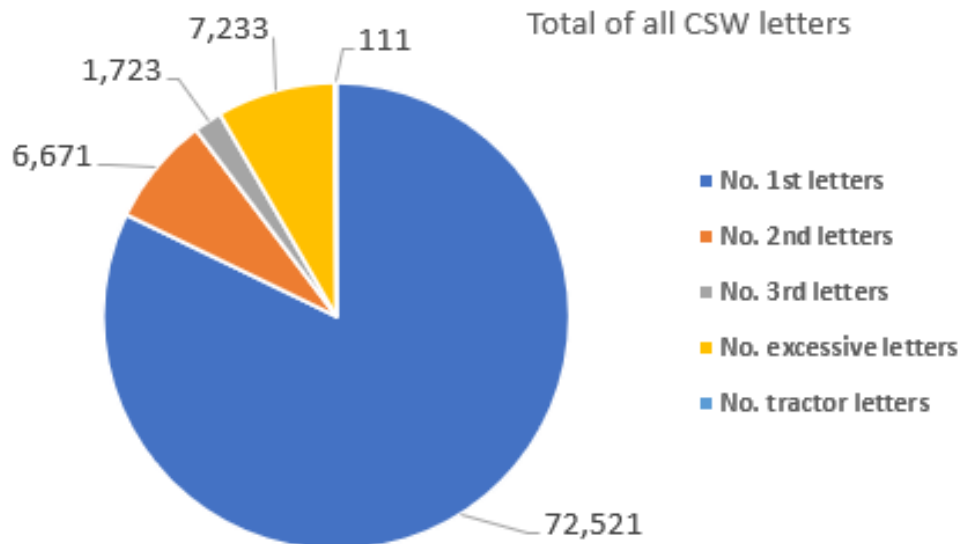

• CSW Westbury area - Data since July 2020 to 26 Sept 2023

Team	No. 1st letters	No. 2nd letters	No. 3rd letters	No. excessive letters	No. tractor letters	Total letters	No. of watches	Average speeders %
Bratton	371	33	15	16	0	435	119	2.7%
Dilton Marsh	86	3	1	4	0	94	98	0.4%
Edington	435	46	9	15	1	506	182	1.5%
Grand Total	892	82	25	35	1	1035	399	1.6%