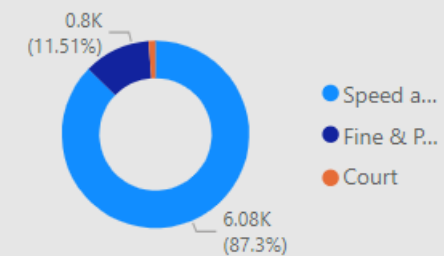

• CSEO – Dashboard

CSEO Activity Dashboard

Outcomes are dependent on previous convictions and history

6,076.00
No. Speed awareness co...

801.00
No. Fine & Points

83.00
No. Court

509
No. of Locations

Location	Year	Month	Speed awareness course	Fine & Points	Court	CPT	Area Board
Operation Wolf - Salisbury - 29/6/2022	2022	June	149.00	22.00	3.00	Salisbury	Salisbury
Wilton - The Avenue	2023	August	102.00	31.00	4.00	Salisbury	South West Wilts
Tilshead	2022	December	93.00	7.00	1.00	Amesbury	Stonehenge
Cricklade - Spital Lane	2023	April	80.00	10.00	0.00	RWB	RWB
Tilshead - Candown Road	2023	August	74.00	9.00	0.00	Amesbury	Stonehenge
Coombe Bissett - Deegan House	2023	July	71.00	9.00	0.00	Salisbury	Southern Wilts
Coombe Bissett - Deegan House	2023	August	69.00	9.00	0.00	Salisbury	Southern Wilts
Wilton - The Avenue	2022	December	65.00	19.00	8.00	Salisbury	South West Wilts
Coombe Bissett - Deegan House	2023	June	64.00	8.00	0.00	Salisbury	Southern Wilts
Collingbourne Kingston	2022	December	62.00	9.00	0.00	Amesbury	Tidworth
Sutton Benger - B4069 No. 2 Box Cottage	2023	June	61.00	3.00	0.00	Chippenham	Chippenham
Ogbourne St Andrew	2023	April	60.00	4.00	0.00	Devizes	Marlborough
Tilshead	2022	November	58.00	6.00	1.00	Amesbury	Stonehenge
Enford - Old Vicarage	2023	September	57.00	12.00	1.00	Amesbury	Pewsey
Shaw and Whitley (Shaw Hill)	2022	December	55.00	9.00	0.00	Trowbridge	Melksham
Coombe Bissett	2023	September	54.00	5.00	1.00	Salisbury	Southern Wilts
Total			6,076.00	801.00	83.00		

Activity by Area Board

Activity by CPT

Outcomes