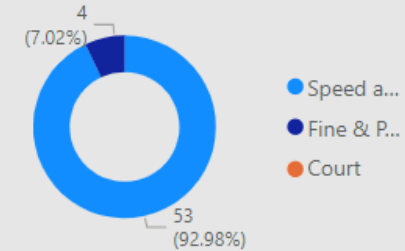

• CSEO – Westbury Area Board results

CSEO Activity Dashboard

Outcomes are dependent on previous convictions and history

53.00
No. Speed awareness co...

4.00
No. Fine & Points

0.00
No. Court

14
No. of Locations

Location	Year	Month	Speed awareness course	Fine & Points	Court	CPT	Area Board
Bratton - Melbourne Street	2023	July	8.00	0.00	0.00	Warminster	Westbury
Bratton - Trowbridge Road	2023	August	8.00	1.00	0.00	Warminster	Westbury
Edington - 14 Westbury Road	2023	July	8.00	1.00	0.00	Warminster	Westbury
Edington - Longlands Close	2023	January	8.00	1.00	0.00	Warminster	Westbury
Dilton Marsh	2021	December	7.00	0.00	0.00	Warminster	Westbury
Bratton - Melbourne Street	2023	January	4.00	0.00	0.00	Warminster	Westbury
Edington - 14 Westbury Road	2023	June	3.00	1.00	0.00	Warminster	Westbury
Bratton	2023	January	2.00	0.00	0.00	Warminster	Westbury
Dilton Marsh	2022	November	2.00	0.00	0.00	Warminster	Westbury
Liddington - Pavement in front of field gate opposite Kobee Cottage. B4192	2023	September	2.00	0.00	0.00	Swindon	Westbury
Dilton Marsh - Tower Hill	2023	March	1.00	0.00	0.00	Warminster	Westbury
Bratton	2022	February	0.00	0.00	0.00	Warminster	Westbury
Chapmanslade - Green Barn	2023	September	0.00	0.00	0.00	Warminster	Westbury
Chapmanslade - Green	2023	August	0.00	0.00	0.00	Warminster	Westbury
Total			53.00	4.00	0.00		

Activity by Area Board

Activity by CPT

Outcomes